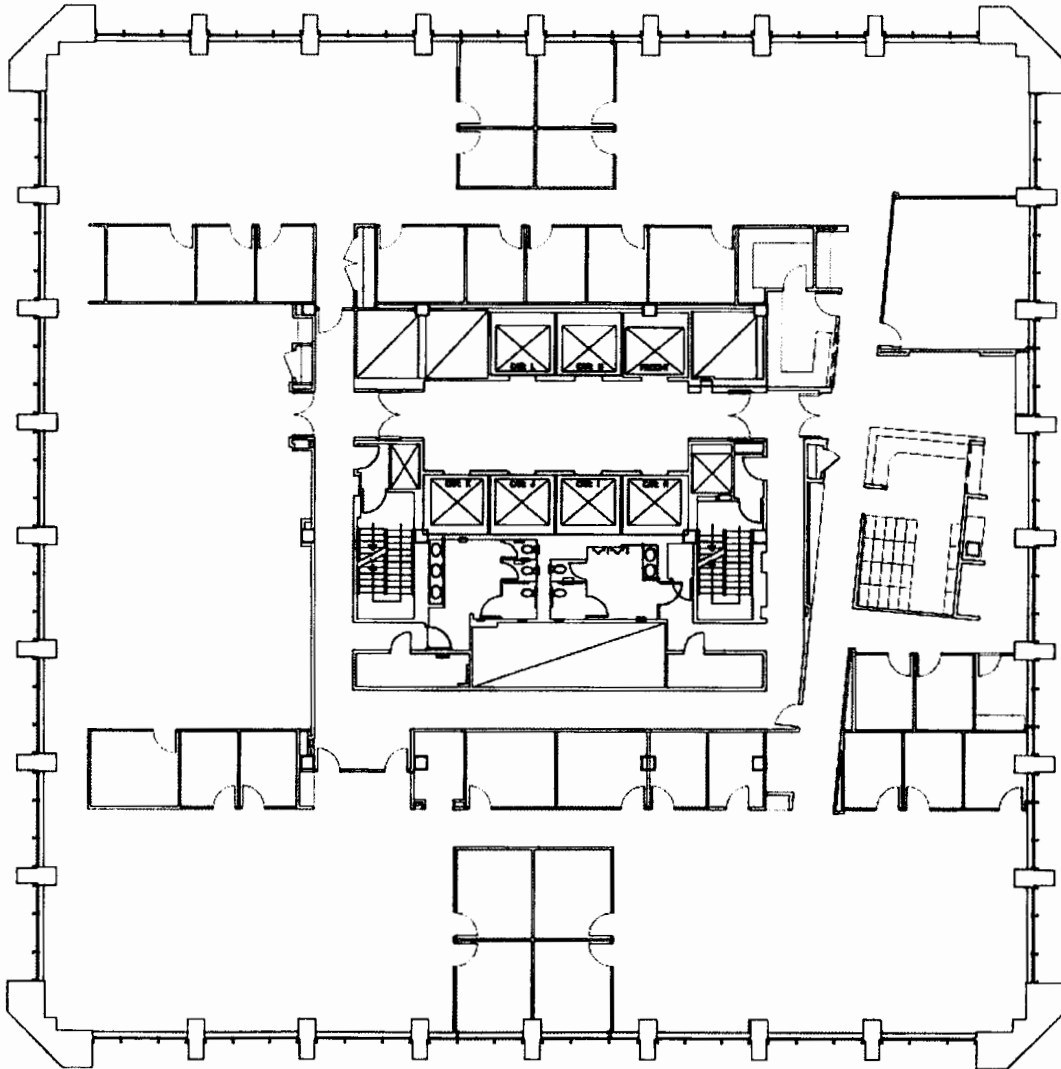

WELLS FARGO CENTER

1300 SW FIFTH AVENUE
PORTLAND, OR

32ND FLOOR
SUITE 3200 - 17,317 SF

FOR MORE
INFORMATION
PLEASE
CONTACT

Trevor Kafoury

Licensed in OR & WA
503.221.4896
trevor.kafoury@cbre.com
www.cbre.com/trevor.kafoury