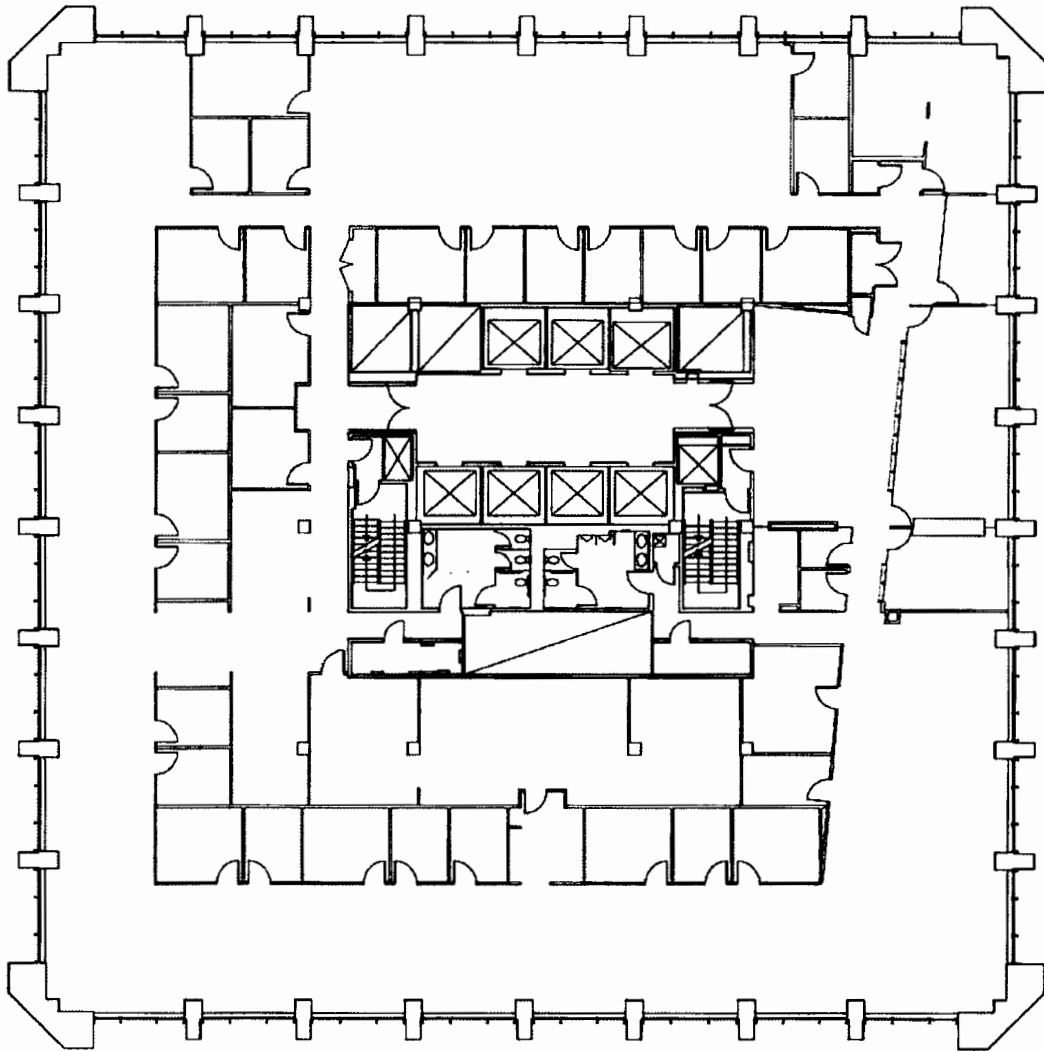

WELLS FARGO CENTER

1300 SW FIFTH AVENUE
PORTLAND, OR

31ST FLOOR
SUITE 3100 - 17,313 SF

FOR MORE
INFORMATION
PLEASE
CONTACT

Trevor Kafoury

Licensed in OR & WA
503.221.4896
trevor.kafoury@cbre.com
www.cbre.com/trevor.kafoury