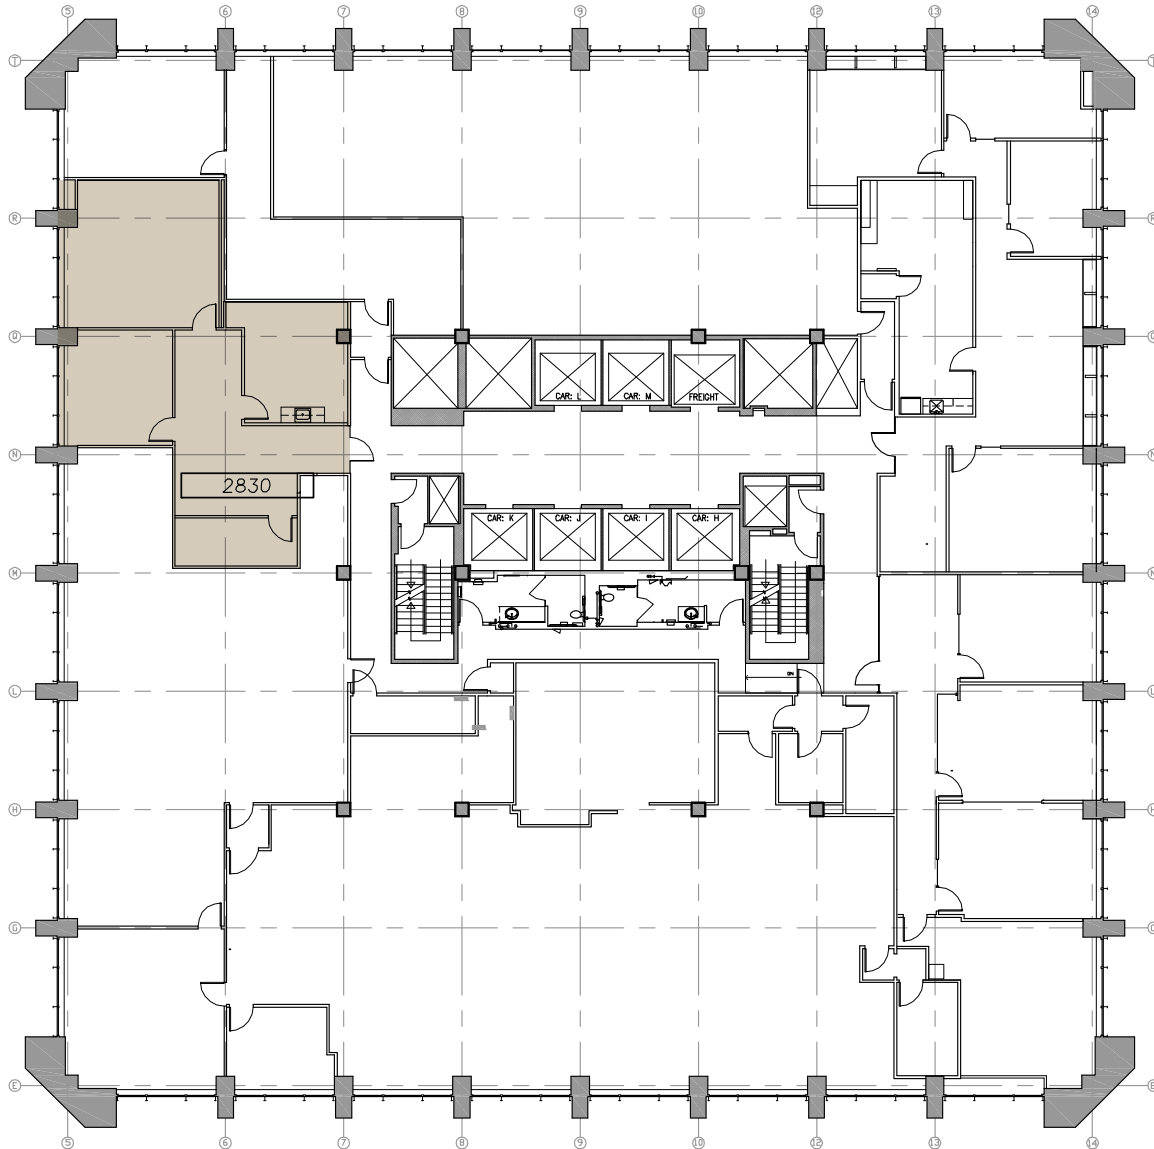

WELLS FARGO CENTER

1300 SW FIFTH AVENUE
PORTLAND, OR

28TH FLOOR
SUITE 2830 - 1,390 SF

FOR MORE
INFORMATION
PLEASE
CONTACT

Trevor Kafoury

Licensed in OR & WA
503.221.4896
trevor.kafoury@cbre.com
www.cbre.com/trevor.kafoury