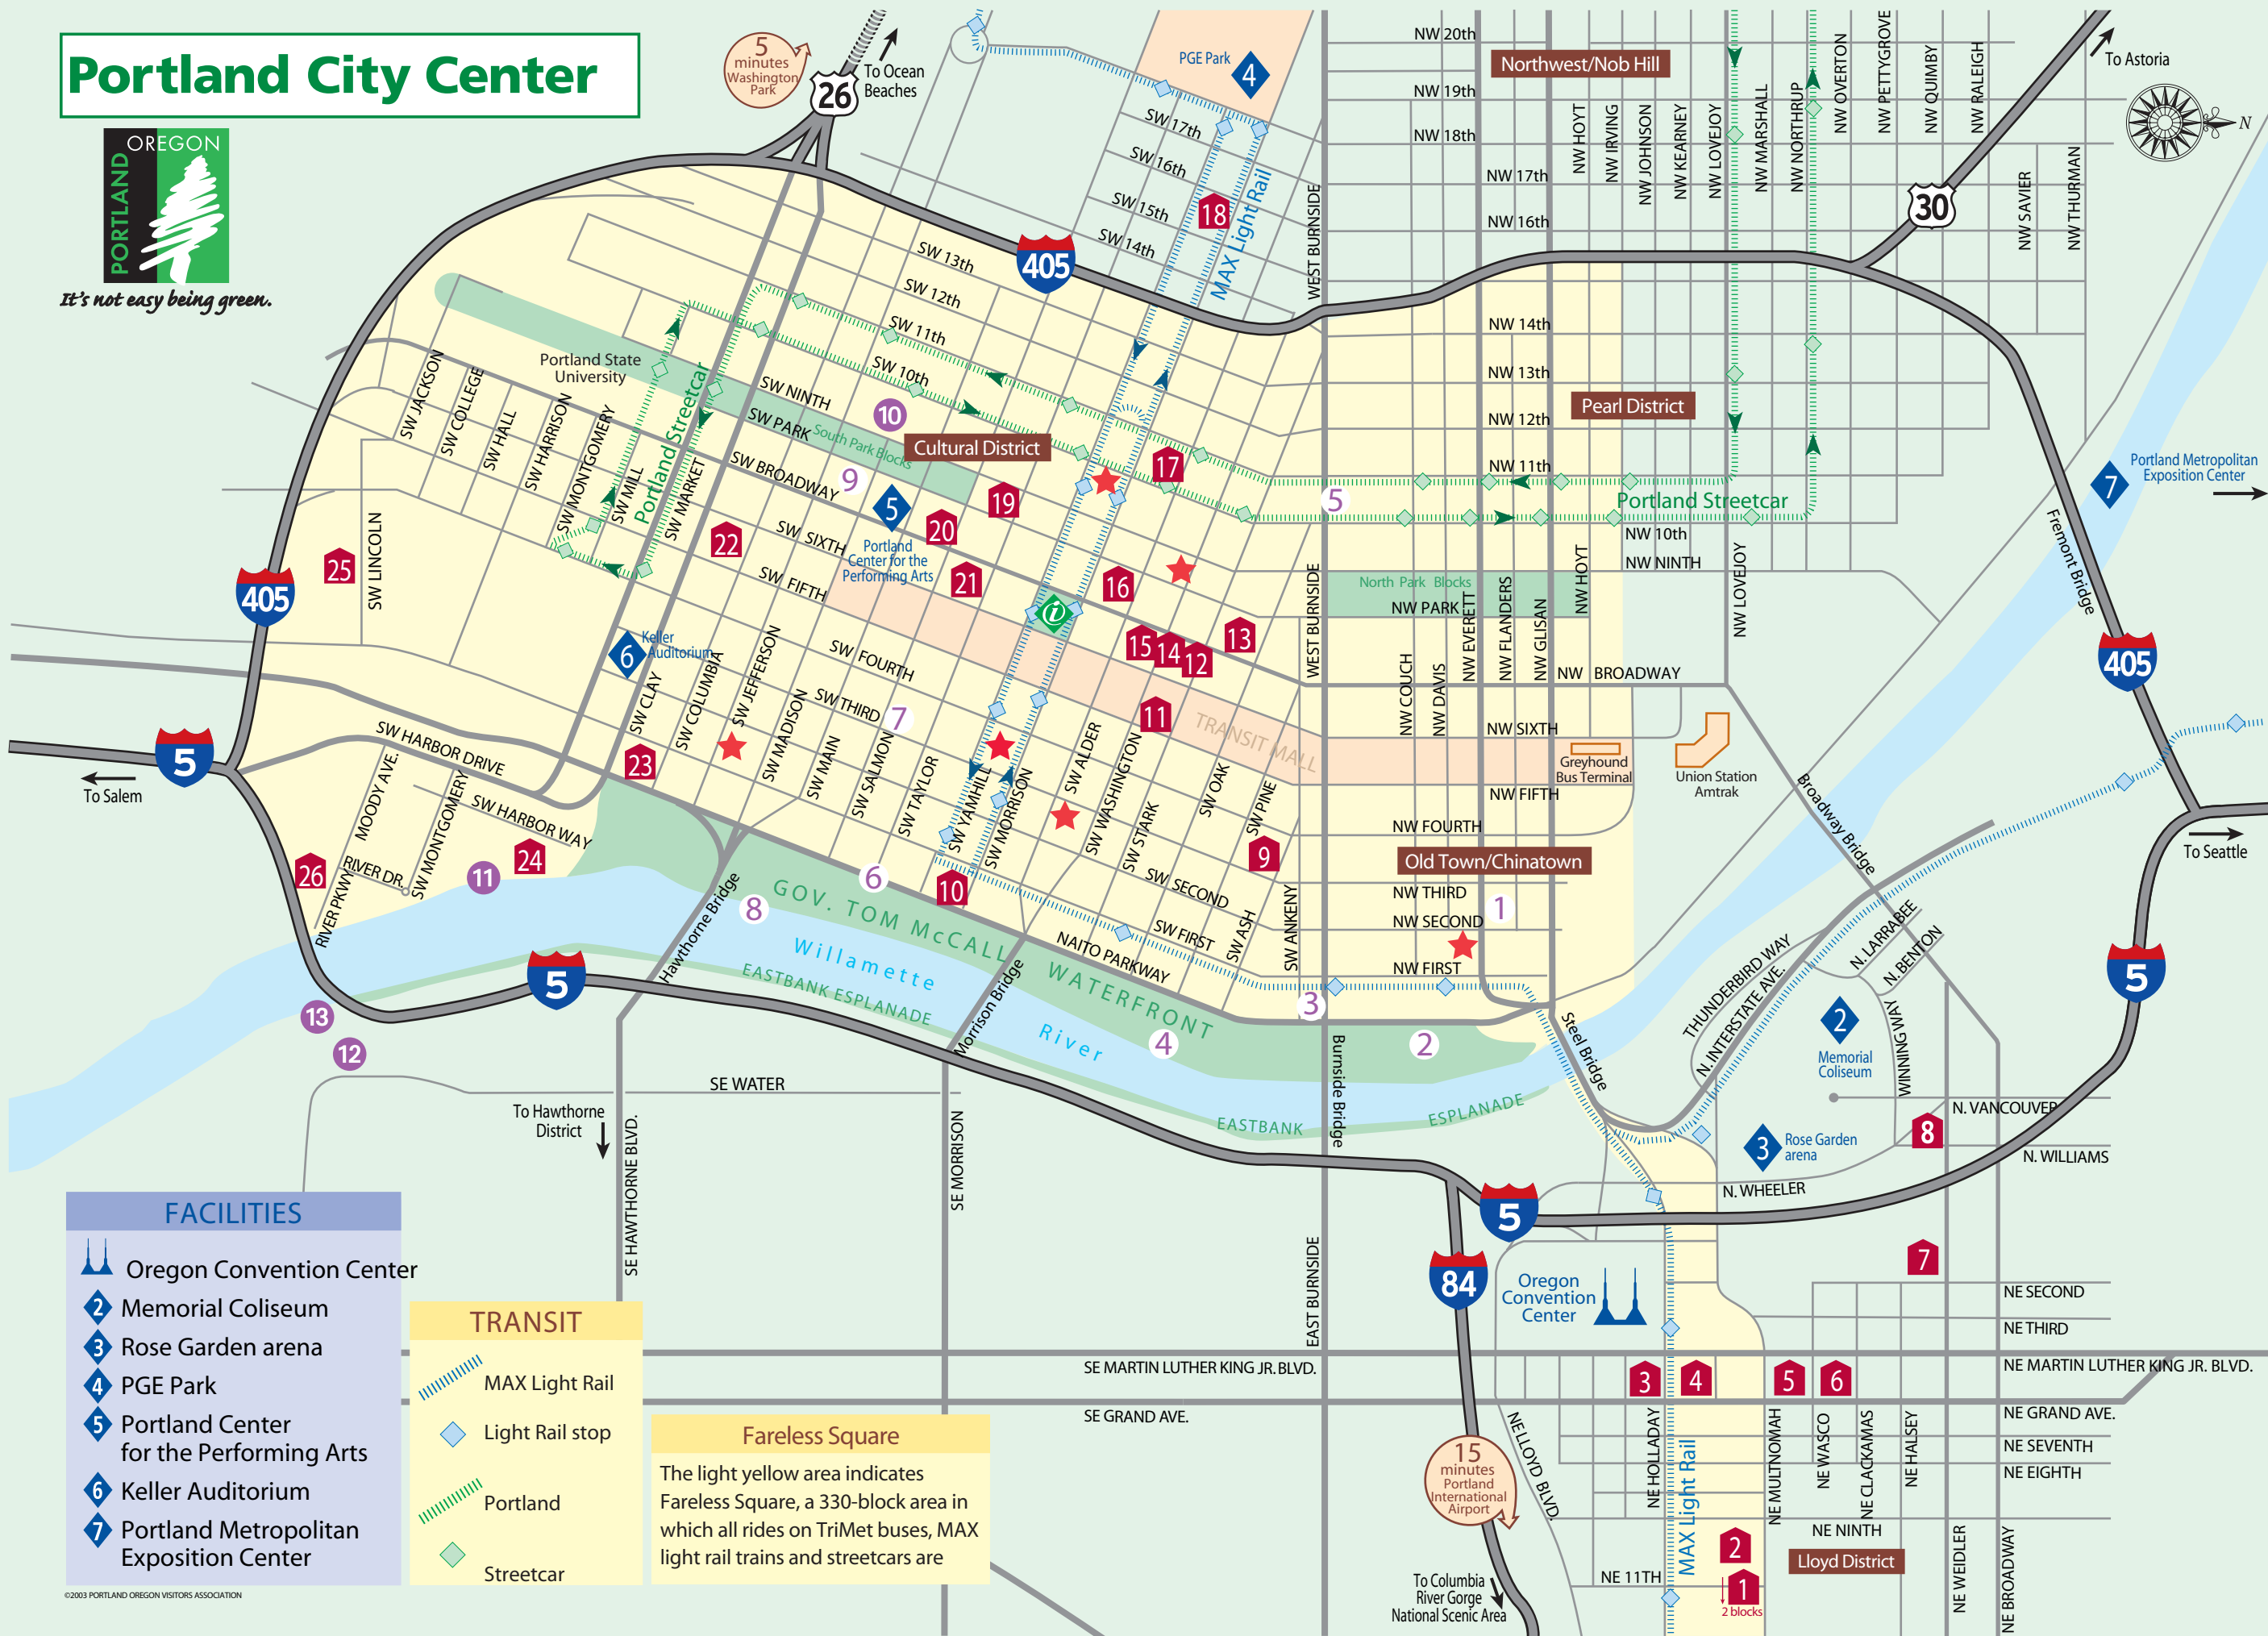

# Portland City Center

It's not easy being green.

- ### FACILITIES
- Oregon Convention Center
  - Memorial Coliseum
  - Rose Garden arena
  - PGE Park
  - Portland Center for the Performing Arts
  - Keller Auditorium
  - Portland Metropolitan Exposition Center

- ### TRANSIT
- MAX Light Rail
  - Light Rail stop
  - Portland Streetcar

**Fareless Square**  
The light yellow area indicates Fareless Square, a 330-block area in which all rides on TriMet buses, MAX light rail trains and streetcars are

- ### HOTELS
- #### Downtown and Lloyd Center
- 1 Residence Inn by Marriott – Lloyd Center
  - 2 Doubletree Hotel Portland – Lloyd Center
  - 3 Inn at the Convention Center
  - 4 Red Lion Hotel Portland – Convention Center
  - 5 La Quinta Inn – Convention Center
  - 6 Courtyard by Marriott Lloyd Center
  - 7 Holiday Inn – Portland/Downtown
  - 8 Ramada Inn Rose Quarter
  - 9 Embassy Suites – Downtown
  - 10 Four Points by Sheraton Portland Downtown
  - 11 5th Avenue Suites Hotel
  - 12 Hotel Lucia
  - 13 The Benson Hotel
  - 14 Hotel Vintage Plaza
  - 15 Portland Marriott City Center on Broadway
  - 16 The Westin Portland
  - 17 The Governor Hotel
  - 18 The Mallory Hotel
  - 19 The Paramount Hotel
  - 20 The Heathman Hotel
  - 21 Hilton Portland & Executive Tower
  - 22 Days Inn City Center
  - 23 Marriott Downtown on the Waterfront
  - 24 RiverPlace Hotel
  - 25 Doubletree Portland – Downtown
  - 26 Marriot Residence Inn – Portland Downtown at RiverPlace

- ### ATTRACTIONS
- Portland Oregon Information Center, located in Pioneer Courthouse Square
  - 1 Portland Classical Chinese Garden
  - 2 Japanese American Historical Plaza
  - 3 Portland Saturday Market
  - 4 Oregon Maritime Center & Museum
  - 5 Powell's City of Books
  - 6 Mill Ends Park
  - 7 Oregon Sports Hall of Fame
  - 8 Portland Spirit
  - 9 Oregon Historical Society
  - 10 Portland Art Museum
  - 11 RiverPlace Marina
  - 12 Oregon Museum of Science & Industry (OMSI)
  - 13 Willamette Jetboat Excursions